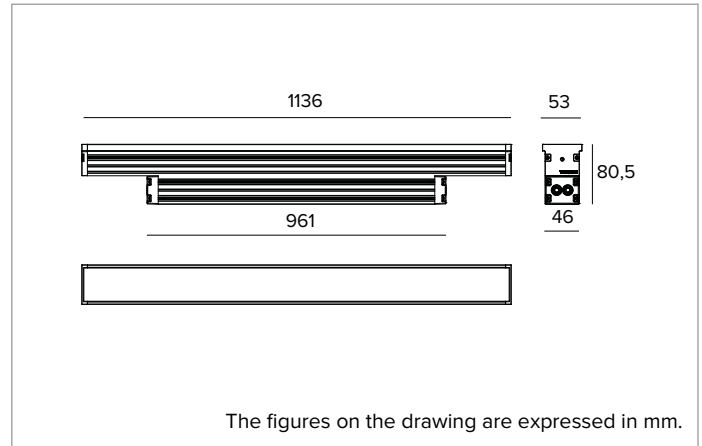

SOURCE

High Power High Efficiency Ra80 linear LED board. Ra90 on request.

Energy efficiency class: E

Nominal power: 46W

Nominal flux: 6408lm

Colour rendering index: 80

Rf: 85

Rg: 99.5

CCT nominal: 3500K

SDCM: 3

Lifetime (L80/B10): >50000h tq +25°C

ILLUMINOTECHNICAL CHARACTERISTICS

Acrylic lenses with an integrated holographic filter.

Optic: LENS

Beam angles: SP

Optical efficiency: 83%

Fixture flux: 5310lm

Luminous efficacy: 104lm/W

Photobiological safety: Compliant with RG1 low risk group

MECHANICAL CHARACTERISTICS

Extruded anodised aluminium 15µ body. Extra clear 5mm thick glass flat screen. The body of the fixture is adjustable and can be installed away from the mounting surface using accessory snap brackets.

Colour and finish: Aluminium

Dimensions: L=1136mm

Weight: 4.5Kg

Version: INTEGRATED DRIVER

Degree of protection: IP66,IP67

Mechanical Resistance: IK08

ELECTRICAL CHARACTERISTICS

Integrated driver version. Complete with electronic ON-OFF power supply. Pre-cabled with a 1 metre 3x1mm² H07RN-F cable. Luminaire compliant with EN 60598-2-22 for power supply from a centralised emergency system CPSS (Central Power Supply System), not incorporated in the luminaire - high risk areas excluded. The default power and flux are 100% in AC and 100% in DC.

Fixture Power: 51W

Power supply: 220-240Vac 50/60Hz

Insulation Class: CLASS 1

Type of driver / Control: ON-OFF

Driver included: YES

Class F: YES

SAFE FLICKER: PstLM=<1 and SVM=<0.4 (IEC TR 61547-1 and IEC TR 63158), to ensure a more comfortable and safe light

Ambient temperature: -25°C / +35°C

INSTALLATION

To be completed with stainless steel adjustable brackets.

NOTES

Uses the "Waterblock Smart" technical solution that involves resin coating the connection cables, limiting the risk of humidity reaching the driver or the fixture. 110-277Vac version available on request.

WARRANTY

5 years.

WARNING

Luminaire designed for disposal/recycling at end-of-life. Replaceable (LED only) light source by a professional. Replaceable control gear by a professional.

Due to the technological evolution of the electronic components, the data provided may be updated, and as such, confirmation must be requested during the order process.

Luminous flux and power supply have +/-10% tolerances with respect to the indicated value. tq +25°C (CIE 121).

We reserve the right to make technical changes.

Targetti Sankey S.r.l.
Via Pratese, 164
50145 Firenze - Italy
Tel: +39 055 37911
targetti.com
targetti@targetti.com

CCIAA Firenze
Share Capital:
€ 500.000,00
VAT N. (IT):
01537660480
R.E.A: FI-275656

TARGETTI